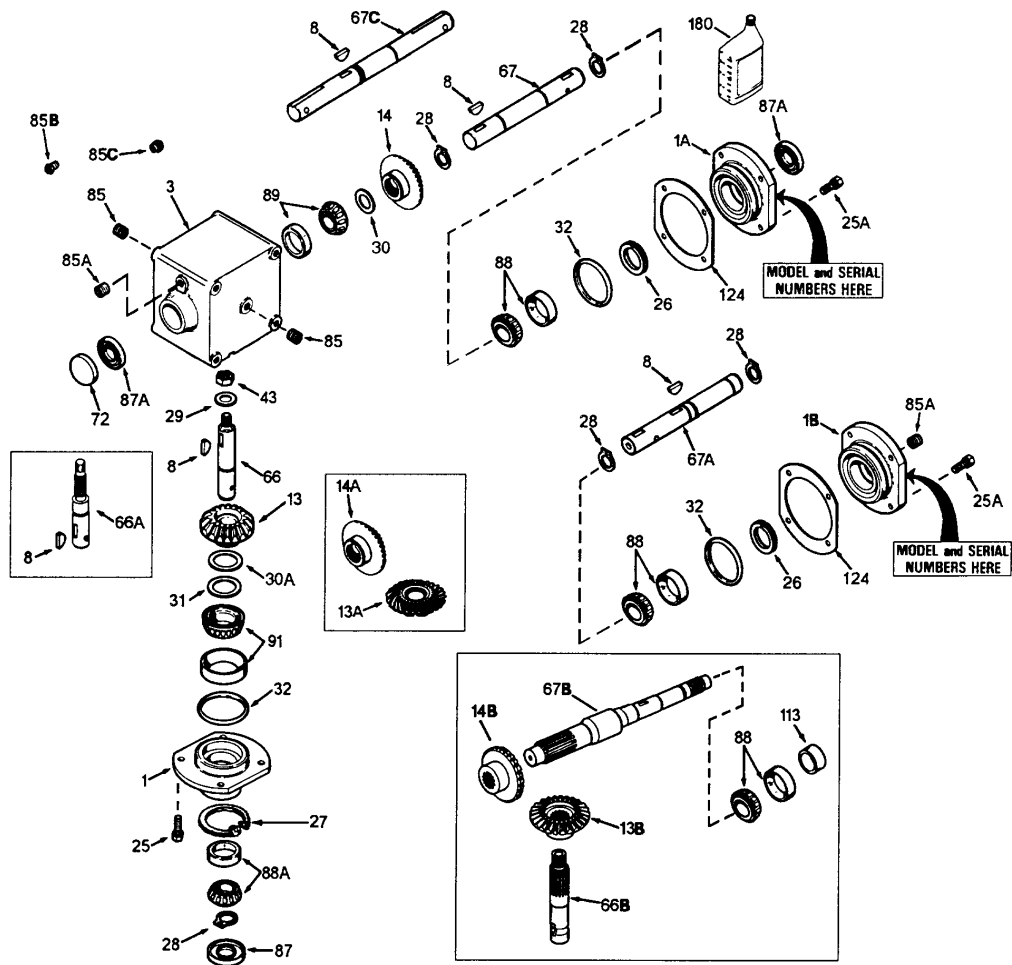

p1100001.1 1100-1100-010 / Right-Angle Drive

ILLUSTRATION SHOWS TYPICAL PARTS ONLY. ORDER BY PART NUMBER. PARTS NOT LISTED ARE SUPPLIED BY OEM.

Part List

p1100001.1 1100-1100-010 / Right-Angle Drive

REF #	ITEM #	DESCRIPTION	QTY	REMARK
1	786104A	Retainer Cap	1	
1A	786106	Retainer Cap	1	
3	770076	Right Angle Drive Housing	1	
8	792114	Woodruff Key #807	2	
13	778167	Bevel Gear (25 teeth-steel)	1	
14	778171	Bevel Gear (26 teeth-steel)	1	
25	792037	Screw 5/16-18 x 1"	8	
26	780137	Load Ring 1.003 OD	1	
28	792113	Retaining Ring	3	
29	792115	Flat Washer .755 ID x .105W	1	
30	780131	Shim	1	1-1/2" OD x 1-1/64" ID x .002 thick
31	780138	Shim (2" OD x 1.521" ID x .002 thick)	1	
32	788063	"O" Ring 2.987 ID	2	
43	792110A	Hex Jam Nut 3/4-16	1	
66	776224	Input Shaft	1	
67A	776223	Output Shaft	1	
85	792116	Pipe Plug 1/4-18	2	
85A	792039	Plug 1/8-27	2	
87	788064	Oil Seal 1"	1	
87A	788065	Oil Seal 1"	1	
88	780132	Bearing & Cup Assy	1	SEE REPAIR MANUAL
88A	780132	Bearing & Cup Assy	1	SEE REPAIR MANUAL
89	780132	Bearing & Cup Assy	1	SEE REPAIR MANUAL
91	780134	Bearing & Cup Assy	1	SEE REPAIR MANUAL
124	780136	Shim 3.302 ID	1	
180	730229A	Gear Oil 80W90	1	

Dealer Information

Dealer Name: Phone: